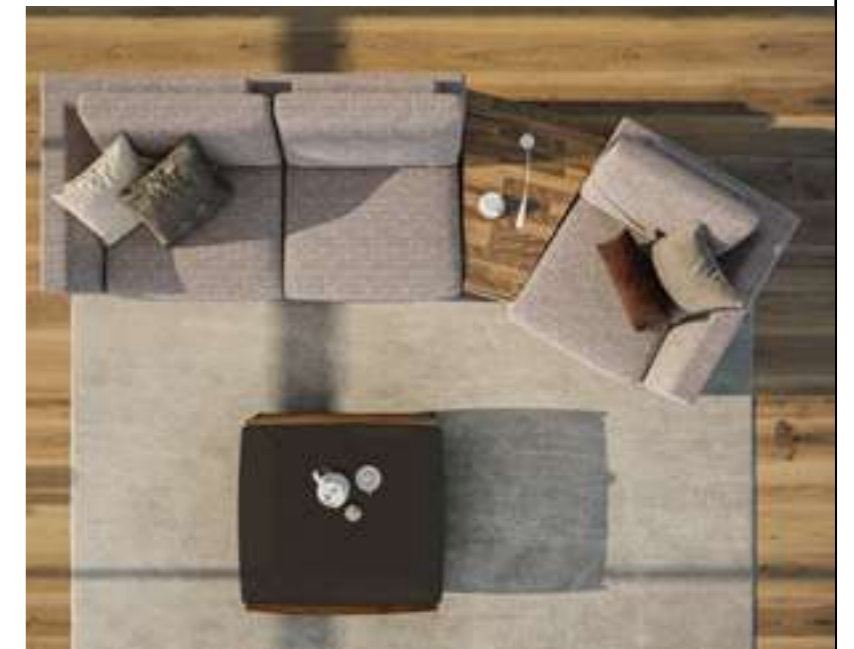

Mono

Sofa Set

Offering a different usage experience with its triangular module with reading lamp as well as its wide and comfortable seating, Mono Sofa adorns its plain design with the harmony of wood and linen. Triangle coffee table, solid panel made of native walnut; the seat frame is made of coated MDF. In addition, the frame of the armchair is walnut, the seat frame and legs are beech wood.