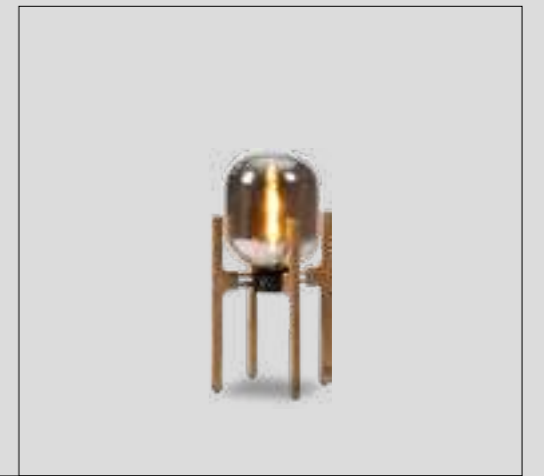

Pal
W:47 D:50 H:180

Viera
W:60 D:60 H:188

Moll Gold

Moll Desk Gold

Moll Smoked

Moll Desk Smoked

Lines

Trio Lamp