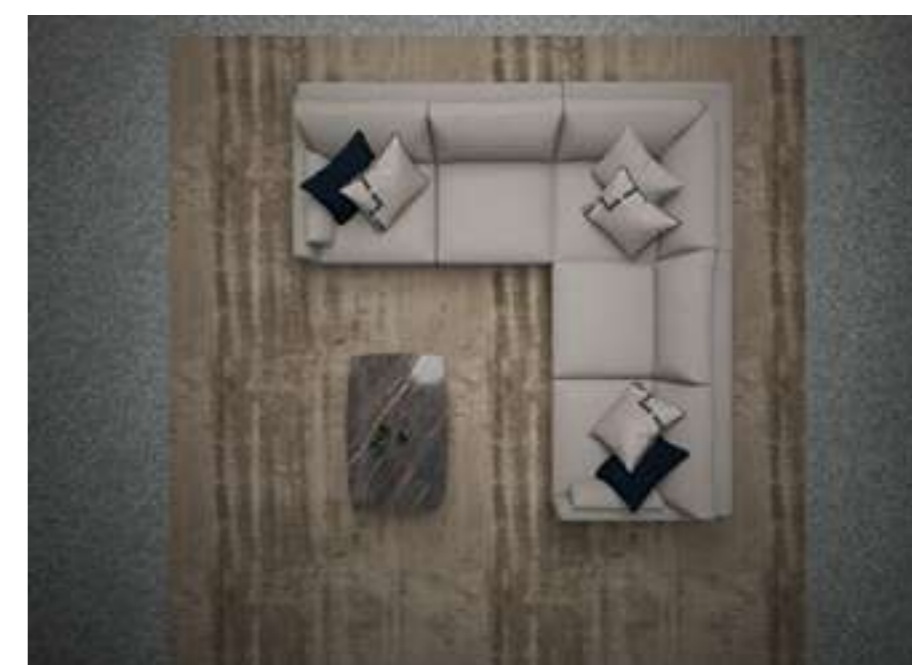

Lines V.1 Corner Set

Crowning ergonomics with elegance, Lines opens the doors of a world where time stops to those who choose it. Thin armrests make room for plenty of throw pillows and cushions, allowing you to get lost in the seat. The satin woven fabric, on the other hand, provides a special finish to the seat by making glittering transitions on the metal base.

While the cylindrical metal base and legs are plated in smoked color, the seat sponge is polyurethane with high elasticity. The product accompanies your most special moments for many years with the beech timber and poplar plywood used in its frame.

Lines invites you to explore with different options.