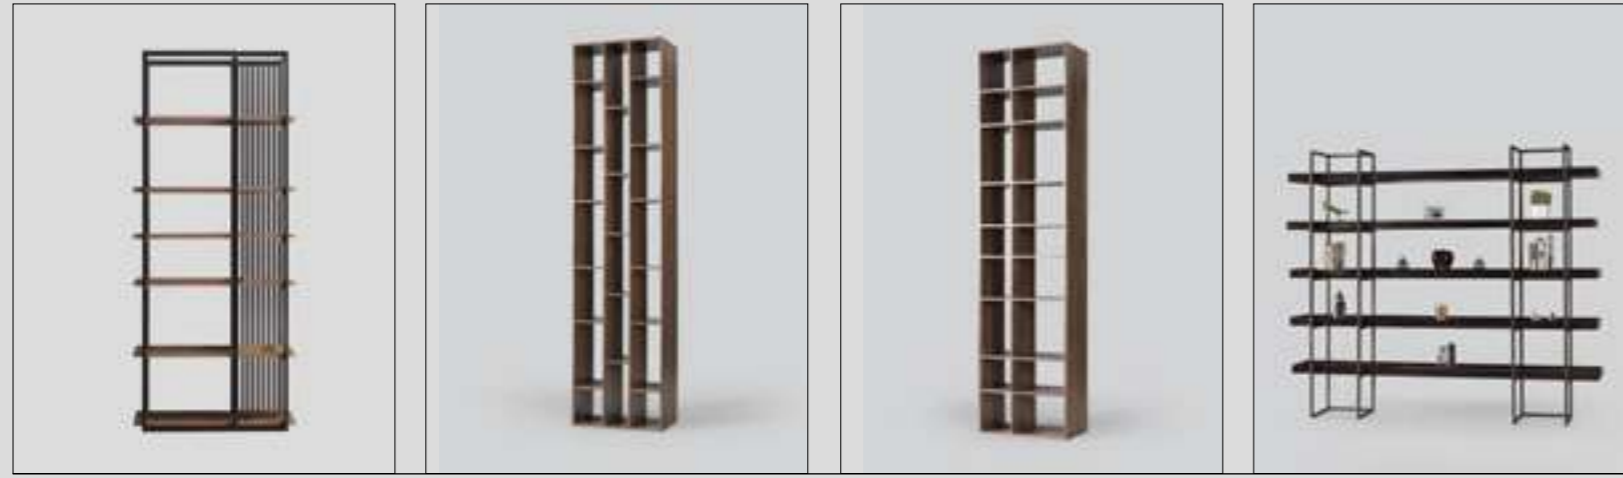

Altra

Orion

Linosa

Bookcase

Akros