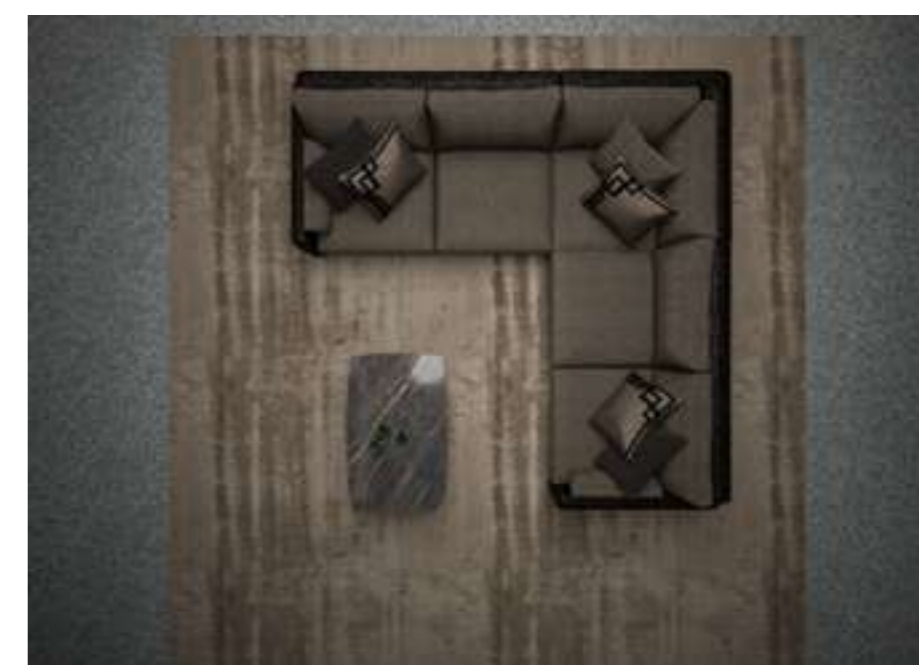

Lines V.5 Corner Set

Crowning ergonomics with elegance, Lines opens the doors of a world where time stops to those who choose it. Thin armrests make room for plenty of throw pillows and cushions, allowing you to get lost in the seat. The satin woven fabric, on the other hand, provides a special finish to the seat by making glittering transitions on the metal base.

While the cylindrical metal base and legs are plated in smoked color, the seat sponge is polyurethane with high elasticity. The product accompanies your most special moments for many years with the beech timber and poplar plywood used in its frame.

Lines invites you to explore with different options.